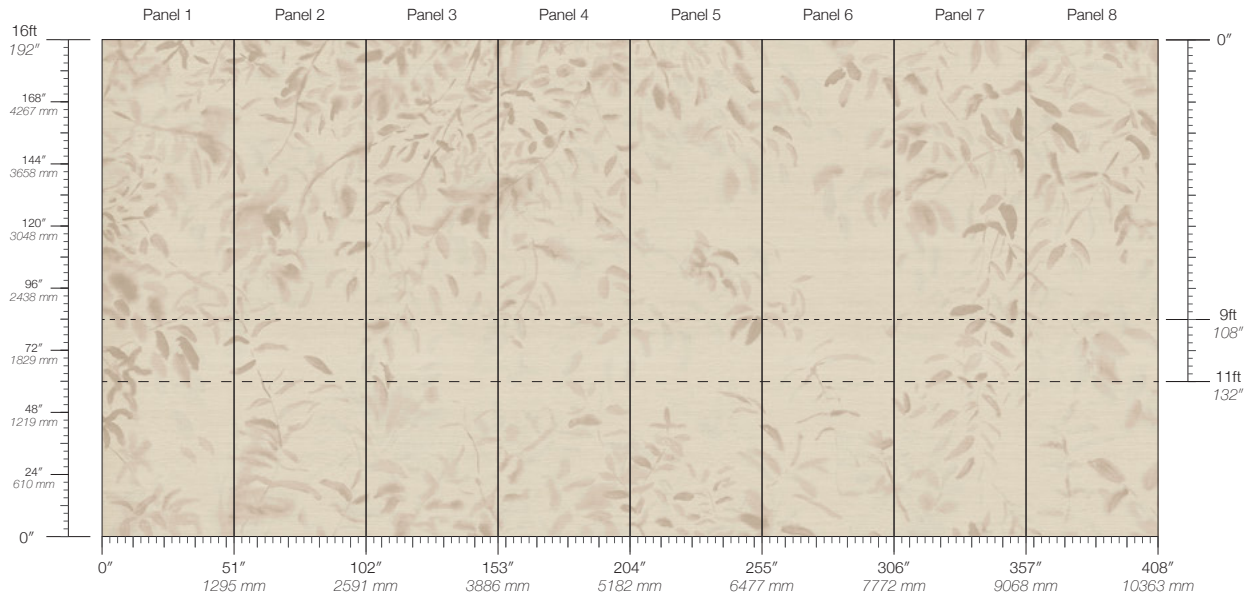

MISTLINE

RAIN

RUSSET

Prima Blur

Suitable for residential and commercial projects

COLOR

Blur

ITEM

8842

CONTENT

Type II PVC Free

PANEL WIDTH

51" / 1295 mm trimmed

PANEL HEIGHT

108" / 2743 mm base
132" / 3353 mm standard
192" / 4877 mm extended

REPEAT

Non-repeating

STOCK

Made to order

LEAD TIME

4 weeks to print

MINIMUM

1 panel

PRICE